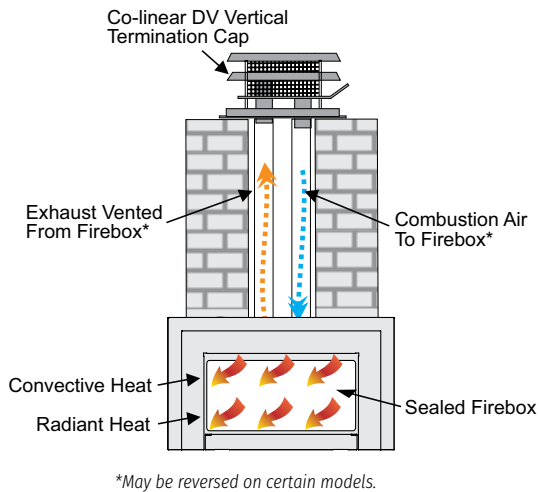

DIRECT VENT TECHNOLOGY

A Regency® Gas Insert is a specially engineered, sealed fireplace that slips into your existing masonry or pre-fab fireplace to create a high efficiency heating system with a beautiful fire. The airtight firebox means that you will keep all of the comforting heat generated from your Regency inside your home. Even when your fireplace is turned off, you will not lose heat up the chimney.

All the air used by the fireplace for combustion comes from outside the home and is vented to outside the home maintaining indoor air quality.

SUREFIRE™ ELECTRONIC IGNITION

The SureFire system offers an electronic ignition system which saves you money by ensuring the pilot light is only turned on when the fireplace needs to be ignited. This Electronic Ignition System converts to Standing Pilot at the flick of a switch; making it ideal during the winter season if you live in a colder climate.