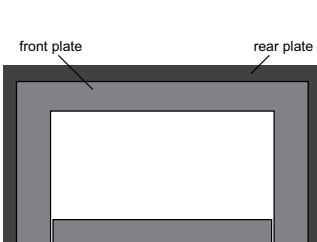

BACKING PLATES, FACEPLATES & INLAYS

BACKING PLATE OPTIONS*

Small Backing Plate

Regular Backing Plate

4-sided Regular Backing Plate

Oversized Backing Plate

*Custom sizes also available

FACEPLATE OPTIONS

Vignette Faceplate

Vignette Faceplate (4-sided)

Georgian Rustic Vignette Faceplate

Tudor Rustic Vignette Faceplate

Low Profile Faceplate

Low Profile Faceplate (4-sided)

FACEPLATE & INLAY FINISHES

Black