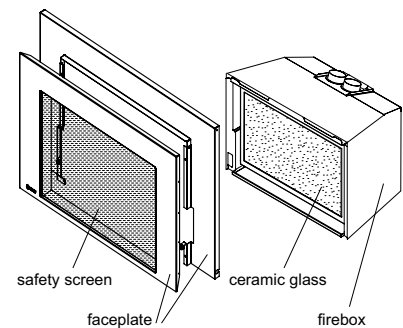

MAXIMIZING COMFORT AND EFFICIENCY

Regency Fireplace Inserts deliver controllable heat solutions combining the latest in radiant & convection heat technology and innovative features.

- ☑ Adjustable flame/heat control with Proflame or Maxitrol Remote Control
- ☑ Heat radiating ceramic glass for maximum radiant heat
- ☑ Safety screen
- ☑ Variable speed blower to distribute the heat into the farthest corners of your room
- ☑ SureFire Electronic Ignition switch with battery backup features a fuel saving intermittent pilot ignition conserving energy when not in use.
- ☑ Power's Out, Heat's On. Never worry about being cold during a power outage again!
  All Regency gas fireplaces operate without electricity. Enjoy peace of mind all winter long.

REMOTE CONTROL - INCLUDED

Create optimal comfort with ease and convenience at the touch of a button with a Regency Remote Control. Our user friendly programmable controls can be set, adjusted and programmed for your fireplace to come on at the temperature you want when you want it.

FEATURE	DESCRIPTION	PROFLAME REMOTES			MAXITROL
		GT	GTM	GTMF	
On/Off		✓	✓	✓	✓
Child lock		✓	✓	✓	·
LCD Backlit Screen		✓	✓	✓	·
Temperature display	°F / °C	✓	✓	✓	✓
Thermostat	one setting (all days)	✓	✓	✓	✓
Smart thermostat*		✓	✓	✓	·
Flame adjustment	(6 levels)	·	✓	✓	✓
Fan control	(6 levels)	·	·	✓	✓

*Smart Thermostat - Rather than a thermostat that simply turns your fireplace on and off, the Smart Control function allows you to set your desired room temperature and as the room reaches your personal setting the flame intensity and heat will gradually decrease - keeping the ambiance of your Regency fire on with less heat output with the option to turn off at any time.

SAFETY SCREEN - INCLUDED