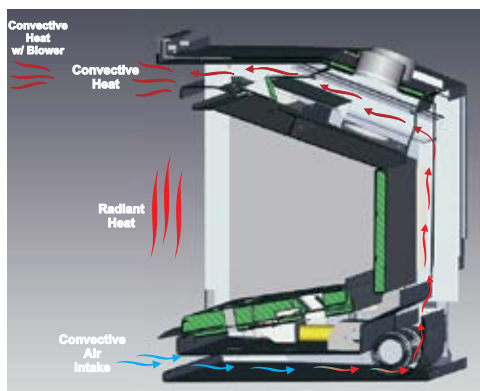

SPREAD THE WARMTH

Blower

EXTREME EFFICIENCY

The precision engineered heat exchanger systems dramatically increase the overall heating efficiency of these Regency gas inserts. The cold air from your room passes through the pre-heated heat exchanger system which is then re-distributed back into your room as comforting warm air (also known as convection heat).

INTENSE RADIANT HEAT

Not only do these gas inserts include the latest innovations in fireplace technology and efficiencies, they also generate a large amount of radiant heat from the flames and glow of the fire package. The heat from the fire radiates through the ceramic glass and transfers that warmth to you, providing the perfect combination of radiant and convective heat distribution.

VARIABLE SPEED BLOWER TO MAXIMIZE EFFICIENCY

Regency blowers are a standard feature with all gas inserts. A blower will let you enjoy the warmth of your fireplace from any corner of your living space. Our quiet blowers increase the efficiency of your fireplace by pushing the heat produced by your fireplace forward and distributing it further and evenly into the room.