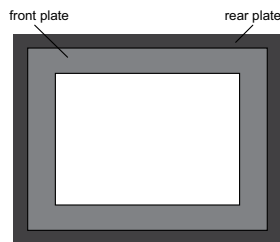

BACKING PLATES, FACEPLATES & INLAYS

BACKING PLATE OPTIONS*

Small Backing Plate

Regular Backing Plate

4-sided Regular Backing Plate

Oversized Backing Plate

*Custom sizes also available

FACEPLATE OPTIONS

Vignette Faceplate

Vignette Faceplate (4-sided)

Georgian Rustic Vignette Faceplate

Tudor Rustic Vignette Faceplate

Low Profile Faceplate

Low Profile Faceplate (4-sided)

FACEPLATE & INLAY FINISHES

Black