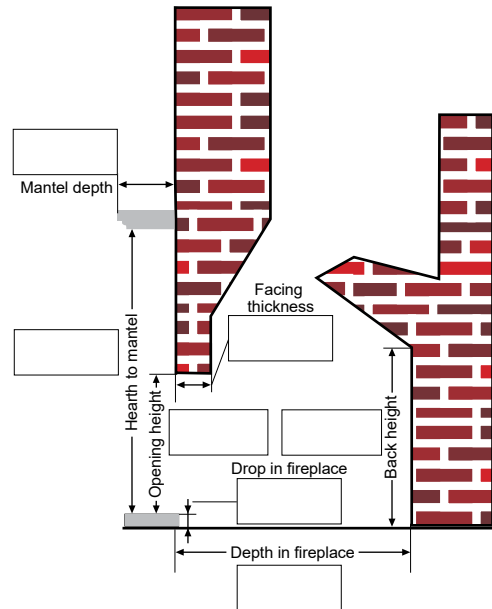

FIREPLACE SELECTION WORKSHEET

We want you to enjoy your beautiful Regency fireplace for years to come. To help you figure out which product is just right for your home, fill in the following worksheet. Once complete, visit your nearest Regency dealer. Your professional Regency dealer will assess your needs - including local building codes - and install your Regency.

1. BASIC PRODUCT FUNCTION QUESTIONS	
a. I would like my unit to provide me with:	☐ Supplemental heating ☐ Priority heating
b. The room/rooms I would like to heat are:	sq. ft.

2. FIREPLACE PRODUCT TYPE AND MEASUREMENTS	
a. I am:	☐ Installing a new fireplace ☐ Installing into an existing fireplace
b. Fill in the following measurements:	Ceiling Height: _____
	Location in the room: _____
c. What is the:	Flooring material: _____
	Wall material: _____
	Ceiling material: _____
d. Fireplace opening dimensions:	Width (front): _____
	Width (back): _____
	Height: _____
	Depth: _____

your Regency dealer

www.regency-fire.com

© 2016 FPI Fireplace Products International Ltd. Regency, Liberty, Regency Horizon and Surefire are registered or proprietary trademarks of FPI Fireplace Products International Ltd. All rights reserved.
Printed in Canada (09/16)
Part no. 944-072