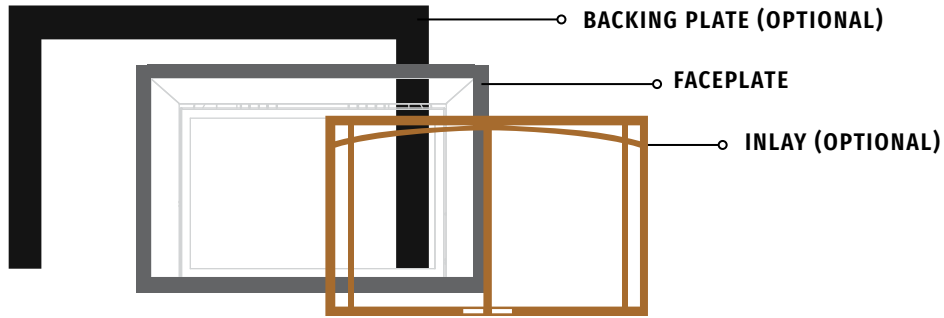

BACKING PLATES, FACEPLATES & INLAYS

BACKING PLATE OPTIONS*